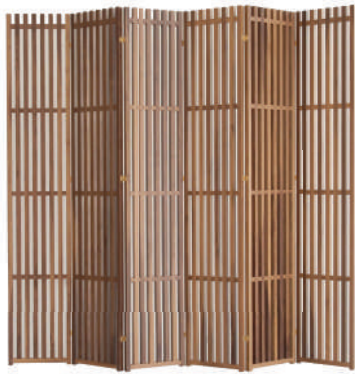

PIN CANDLE HOLDER

dimension	DIA.55 X 200/260/320
material	MIXED WOOD
finish	DESERT GREY

BOX SHELF

dimension	900W X 90D X 120H
material	OAK WOOD
finish	NATURAL

WALLEN SCREEN

dimension	1500W X 25D X 1700H
material	WALNUT WOOD
finish	NATURAL