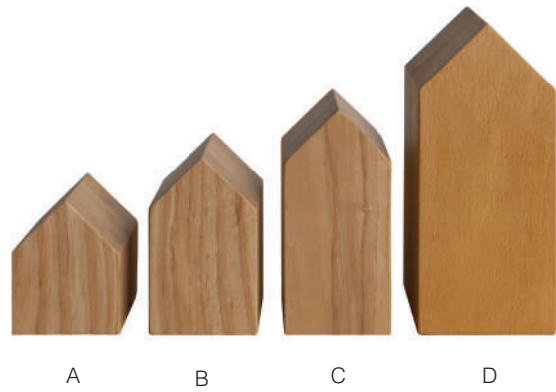

HOME SCULPTURE

---

dimension	70W X 70D X 90/120/150/180H 90W X 90D X 90/120/150/180H
material	MIXED WOOD
finish	NATURAL