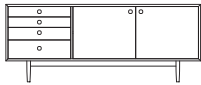

ARNE sideboard (H74)
w 1860 x d 450 x h 740