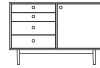

ARNE sideboard (H84)
w 1260 x d 450 x h 840