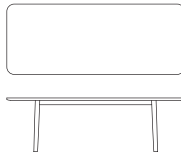

PRODUCT OVERVIEW

TABLES