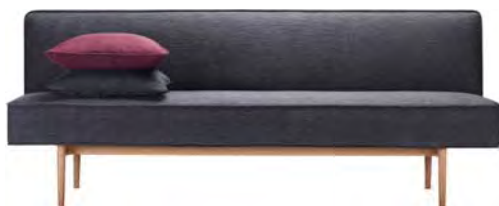

FOREST sofa

W 1800 x D 790 x H 780 mm
frame: oak, walnut wood
seat: fabric