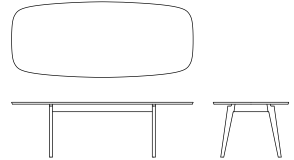

PRODUCT OVERVIEW

TABLES