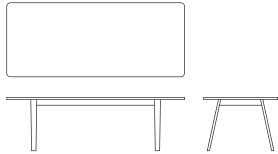

PRODUCT OVERVIEW

TABLES