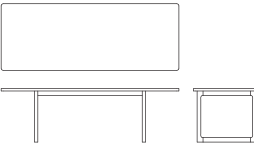

PRODUCT OVERVIEW

TABLES