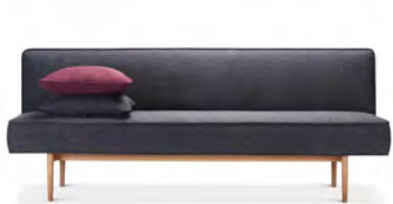

CIRCUS coffee table

1200 x 500 x 250h mm.
ash veneer / walnut brown

LAKE center table
1400 x 600 x 400h mm.
oak wood / natural

TOTEM stool
Ø340 x 200h mm.
Ø340 x 400h mm.
hemlock wood / natural /
curio black

ERIK sofa 3 seats
1950 x 800 x 740h mm.
oak wood / natural / fabric

FULLMOON center table
Ø1000 x 400h mm.
oak wood / natural

FOREST sofa
1800 x 800 x 750h mm.
oak wood / natural / fabric

FOREST daybed
1800 x 700 x 400h mm.
oak wood / natural / fabric