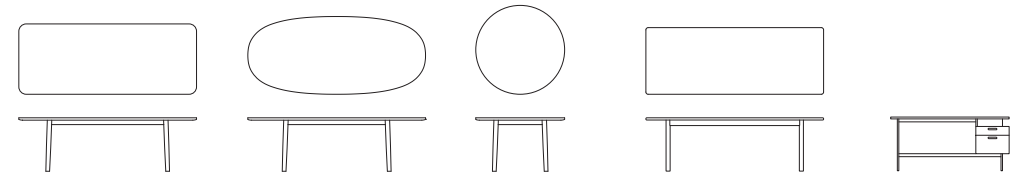

COSMOS RECTANGULAR table
850 x 850 x 720h
1600 x 850 x 720h
2000 x 900 x 720h
2400 x 950 x 720h

COSMOS OVRL table
1600 x 850 x 720h
2000 x 1000 x 720h
2400 x 1050 x 720h

COSMOS ROUND table
Ø 1200 x 720h

STANDARD table
2000/2400 x 950 x 720h

KLERK desk
1300/1600 x 600 x 720h