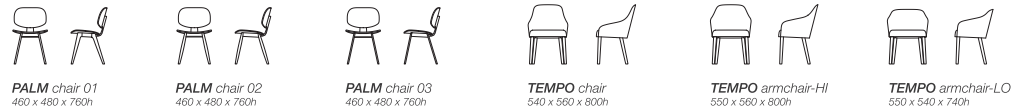

SEATING

PALM chair 01
460 x 480 x 760h

PALM chair 02
460 x 480 x 760h

PALM chair 03
460 x 480 x 760h

TEMPO chair
540 x 560 x 800h

TEMPO armchair-HI
550 x 560 x 800h

TEMPO armchair-LO
550 x 540 x 740h