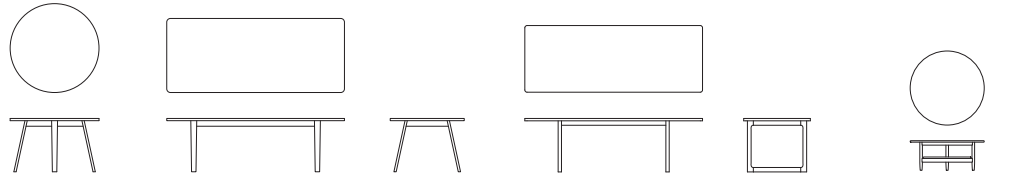

TABLE

MULTO ROUND table
Ø 1200/1400 x 720h

MULTO table
2000/2400/3000 x 1000 x 720h

MAZE table
1600/2000/2400 x 900 x 720h

FULLMOON center table
Ø 1000 x 400h