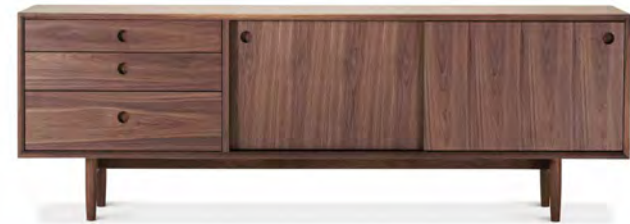

ARNE sideboard (H64)
1860 x 450 x 640h mm.
walnut veneer / natural