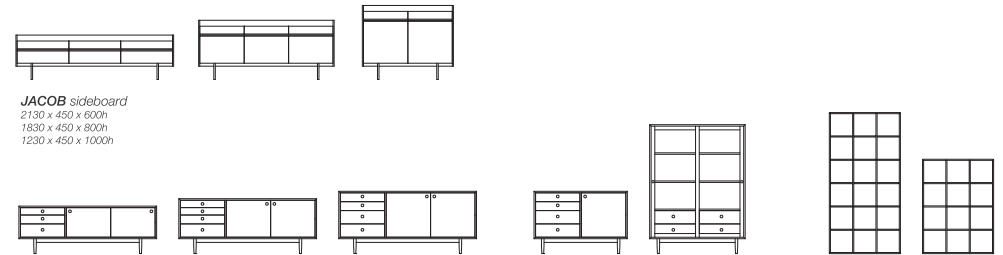

STORAGE

JACOB sideboard
2130 x 450 x 600h
1830 x 450 x 800h
1230 x 450 x 1000h

ARNE sideboard
126 x 450 x 840h
1129 x 450 x 1740h

NOVEL shelf
960 x 300 x 1900h
960 x 300 x 1270h