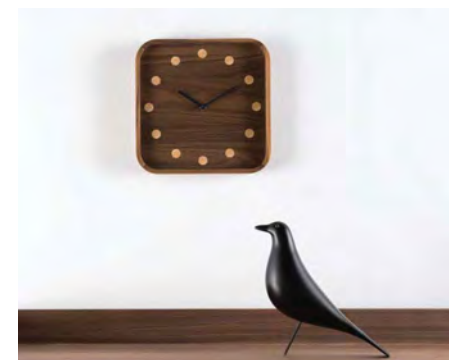

ARNE sideboard (H64)
 1860 x 450 x 640h mm.
 walnut veneer / natural

JACOB sideboard (size2)
 2130 x 450 x 600h mm.
 walnut veneer / natural / black steel

LARSEN sideboard
 1800 x 400 x 500h mm.
 ash wood / walnut brown / black steel

LIM shelf
2100 x 420 x 1750h mm.
ash veneer / island brown

GEMINI stool - L
Ø360 x 440h mm.
ash wood / walnut brown

ROTO side table
Ø450 x 450h mm.
Ø600 x 350h mm.
oak wood / natural

NOVEL shelf
960 x 300 x 1900h mm.
960 x 300 x 1270h mm.
oak wood / natural

ACCESSORIES

PHLOEM clock
300 x 300 x 45h mm.
walnut wood / natural

POOL mirror
Ø500/600/700 x 50h mm.
ash wood / natural / black / walnut brown

ACCESSORIES

TABLE

MULTO ROUND table
Ø 1200/1400 x 720h

MULTO table
2000/2400/3000 x 1000 x 720h