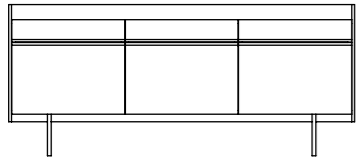

186 x 45 x 64h cm

186 x 45 x 74h cm

186 x 45 x 84h cm

126 x 45 x 84h cm

129 x 45 x 174h cm

JACOB *sideboard*

Sideboards with powder coated steel structure. Oak or walnut veneer top and drawers. Sizes are various from sideboard (two drawers and two doors), living (three drawers and three doors) and entertainment (six drawers).

123 x 45 x 100h cm

183 x 45 x 80h cm

213 x 45 x 60h cm

SPIN *stool*

We think spinning stool is the best function because they can turn around for your convenience and freedom for any activities. Two sizes are available, high 63 cm and 73 cm.