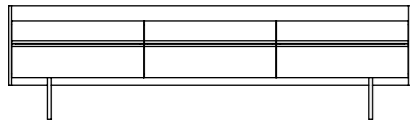

186 x 45 x 64h cm

186 x 45 x 74h cm

186 x 45 x 84h cm

126 x 45 x 84h cm

129 x 45 x 174h cm

JACOB *sideboard*

Sideboards with powder coated steel structure. Oak or walnut veneer top and drawers. Sizes are various from sideboard (two drawers and two doors), living (three drawers and three doors) and entertainment (six drawers).

123 x 45 x 100h cm

183 x 45 x 80h cm

213 x 45 x 60h cm

SPIN *stool*

We think spinning stool is the best function because they can turn around for your convenience and freedom for any activities. Two sizes are available, high 63 cm and 73 cm.