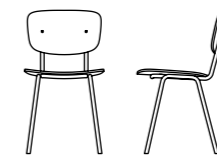

Ø80/120 x 73h cm

BEETLE chair

Dining chair with oak or walnut wooden frame, urethane or oil finish. Form inspired by beetle, smart and outstanding appearance.

46 x 48 x 76h cm

DANIS chair

Dining chair with oak or walnut wooden frame, urethane or oil finish. Seat covering in leather or fabric.

44 x 51 x 78h cm

RESTA *chair*

Dining chair and armchair with oak or walnut wooden structure, urethane or oil finish. Seat covering in leather or fabric.

50 x 52 x 80h cm

50 x 52 x 80h cm

KLERK desk

Working desk with powder coated steel structure. Veneer top and solid wood drawer. Available in ash, oak and walnut veneer.

130/160 x 60 x 72h cm

KLASS chair

Mixed material chair with a powder coated steel structure. Backrest and seat in ash veneer, urethane finish.

42 x 48 x 76h cm

FOREST sofa / daybed

200 x 80 x 75h cm

200 x 70 x 40h cm