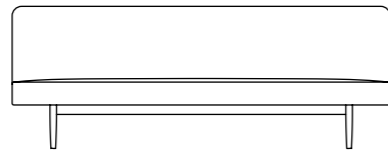

44 x 51 x 78h cm

RESTA *chair*

Dining chair and armchair with oak or walnut wooden structure, urethane or oil finish. Seat covering in leather or fabric.

50 x 52 x 80h cm

50 x 52 x 80h cm

KLERK desk

Working desk with powder coated steel structure. Veneer top and solid wood drawer. Available in ash, oak and walnut veneer.

130/160 x 60 x 72h cm

KLASS chair

Mixed material chair with a powder coated steel structure. Backrest and seat in ash veneer, urethane finish.

42 x 48 x 76h cm

FOREST sofa / daybed

200 x 80 x 75h cm

200 x 70 x 40h cm