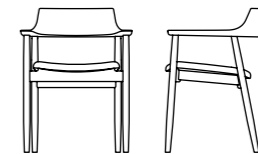

Additionally, the seating is weaved by hand. That makes this simple chair so perfect.

47 x 53 x 80h cm

PIER table / bench

PIER table was intentionally designed to look raw but with full particulars as of it is made by wood craftsman himself. With raw design, its usage is unlimited. It can be used as working table, dining table or multi-purpose table for different family activities. It can even be the only table for all functions in the house.

160/180/200/240 x 85/95 x 72h cm

160/180/200/240 x 38 x 44h cm

MOOSE chair

The natural surroundings inspired us to create MOOSE chair with curve and smoothness. The backrest of MOOSE chair is prominent for its decent craftsmanship. Aside from the perfect design, we do focus on the comfortable usage as well.

56 x 50 x 74h cm

BUNNY chair

Friendliness is the concept for BUNNY. We created this lovely chair that you would like to have it at home and regularly sit as your trusted friends. The rounded corners make you feel smooth when touching and using. Its large backrest is properly curved for your body and comfortable sitting. Both wooden and fabric covered seats are available for your choice.

42 x 50 x 80h cm

SCOOP chair

With the desire of getting a chair that would still look good after ten years of use, we came up with the thought that the Scandinavian chair should properly meet this purpose. Because the form is simple, eye-pleasing, linearly smooth and crafty. The arch structure from the wood craftsmen's intensive polishing and the high back are especially designed to fit your body.