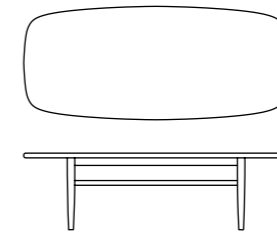

LAKE center table

More length more functions. This center table was intentionally designed to have extra length for more living areas suitable for small parties or meetings.

100/140 x 60 x 40h cm