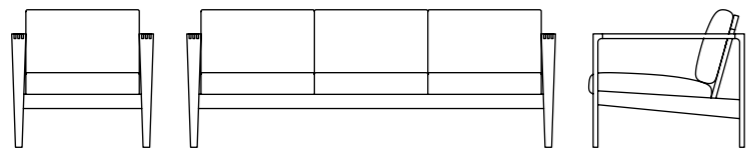

You may prefer FOREST daybed that can be placed near the window to enjoy the breeze during your leisure.

LAKE center table

More length more functions. This center table was intentionally designed to have extra length for more living areas suitable for small parties or meetings.

100/140 x 60 x 40h cm

ERIK sofa

Sofa range with solid oak or walnut frame. Foam seat and back cushion. Upholstered in leather or fabric.

75/195 x 80 x 74h cm

FULLMOON center table

Center table with round shape and oak wooden structure. Two tops in solid oak, urethane or oil finish.