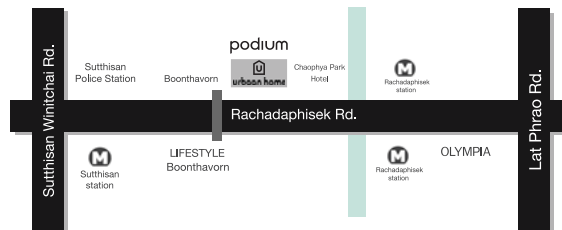

Urban Home branch

SC Place Bldg.,
249 Ratchadaphisek Rd.,
Dindang, Bangkok, 10400
Tel: +66 2693 8998
Fax: +66 2693 8790
Hotline: +669 1889 9667
Line ID: podiumratchada