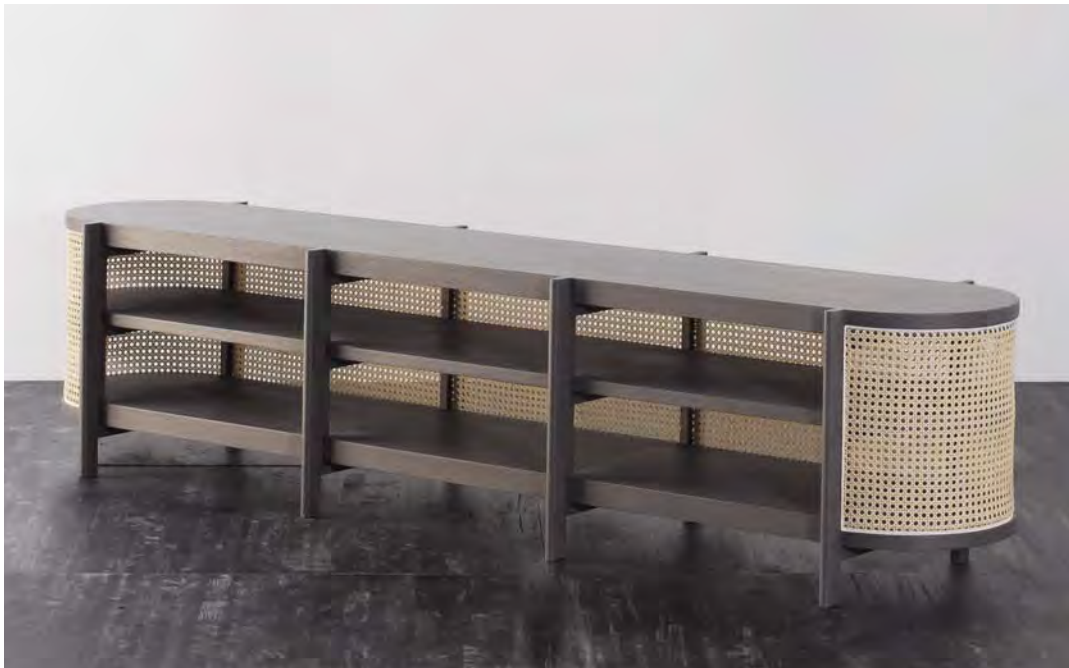

CANE screen
W 1500 x D 40 x H 1800 mm
tropical green

CANE bed
W 1940 x D 2080 x H 1100 mm
tropical green

CANE chair
W 420 x D 590 x H 795 mm
torpical green | dark red | natural ash | dark grey

CANE lounge chair
W 700 x D 750 x H 930 mm
charcoal black

CANE cabinet
W 2200 x D 480 x H 600 mm
drak grey

CANE floor lamp
W 710 x D 740 x H 1600 mm
tropical green

CANE lounge chair
W 700 x D 750 x H 930 mm
natural ash | ocean blue | charcoal black

CANE stool
W 400 x D 400 x H 600 mm
charcoal black | ocean blue | natural ash | mint

CANE bench
W 1080 x D 380 x H 450 mm
charcoal black

CANE wardrobe
W 850 x D 625 x H 2250 mm
charcoal black

CANE sofa
W 1640 x D 795 x H 810 mm
natural ash

PRODUCT OVERVIEW

LOW STOOL | W 385 x D 385 x H 450 mm | ASH WOOD, RATTAN
 HIGH STOOL | W 400 x D 400 x H 600 mm | ASH WOOD, RATTAN